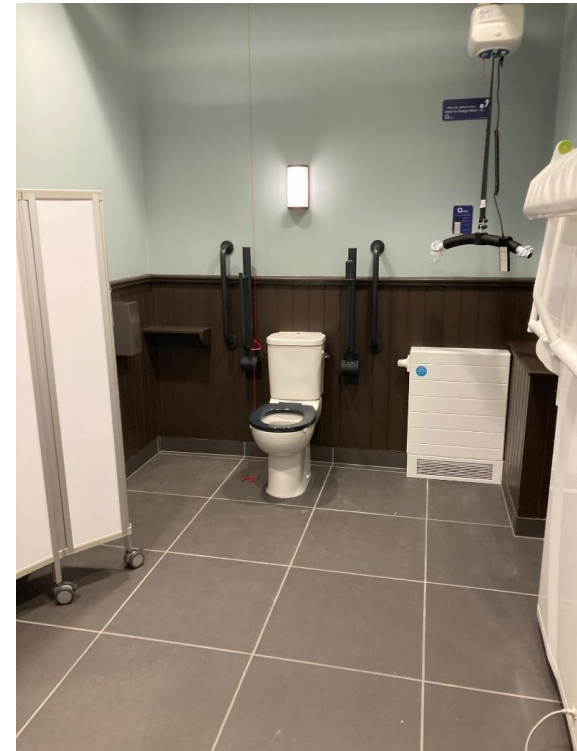

Visitor route past the Carriages:

Route to the Working Harness Room:

Working Harness Room:

To the State Stables:

Across the road to the Gold State Coach:

The Gold State Coach House and through to the toilets:

The toilets – women's and men's:

The accessible toilet and Changing Places:

The visitor route past the carriage houses:

The exit: